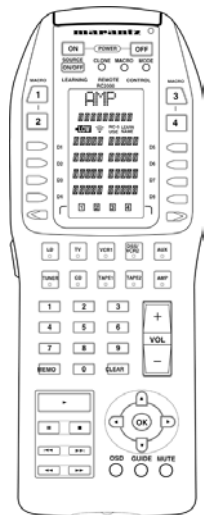

# Service Manual

RC2000  
RC2000MKII

## Learning Remote Control

### Products with RC2000 or RC2000MKII

RC2000

RC2000MKII

AV600 U  
SR-96 U  
SR870 U  
SR880 U  
SR880 K  
AV550 U  
SR780 U  
PD4280

RC2000 and RC2000MKII are not possible to repair.

The substitutes for exchanging are supplied with following parts number.

TYPE	PRODUCT		PART NO.		COMMENT
			RC unit	User Guide	
RC2000	General purpose	RC2000 U	ZK206W0013	206W851250	
		RC2000 K	ZK206W0013	206W851250	
		RC2000 F	ZK206W0013	206W851110	
		74RC2000/9B	ZK206W0013	206W851250	
	Accessories	AV600 U	ZK206W0013	- - - -	
		SR-96 U	ZK206W0013	- - - -	
		SR870 U	ZK206W0013	- - - -	
		SR880 U	ZK206W0014	- - - -	SR880 own code programmed
		SR880 K	ZK206W0014	- - - -	SR880 own code programmed
RC2000MKII	General purpose	RC2000MKII U	ZK206W0022	206W851262	
		RC2000MKII F	ZK206W0022	206W851120	
	Accessories	AV550 U	ZK206W0022	- - - -	
		SR780 U	ZK206W0022	- - - -	
		PD4280	ZK206W0022	- - - -	PD4280 own code programmed